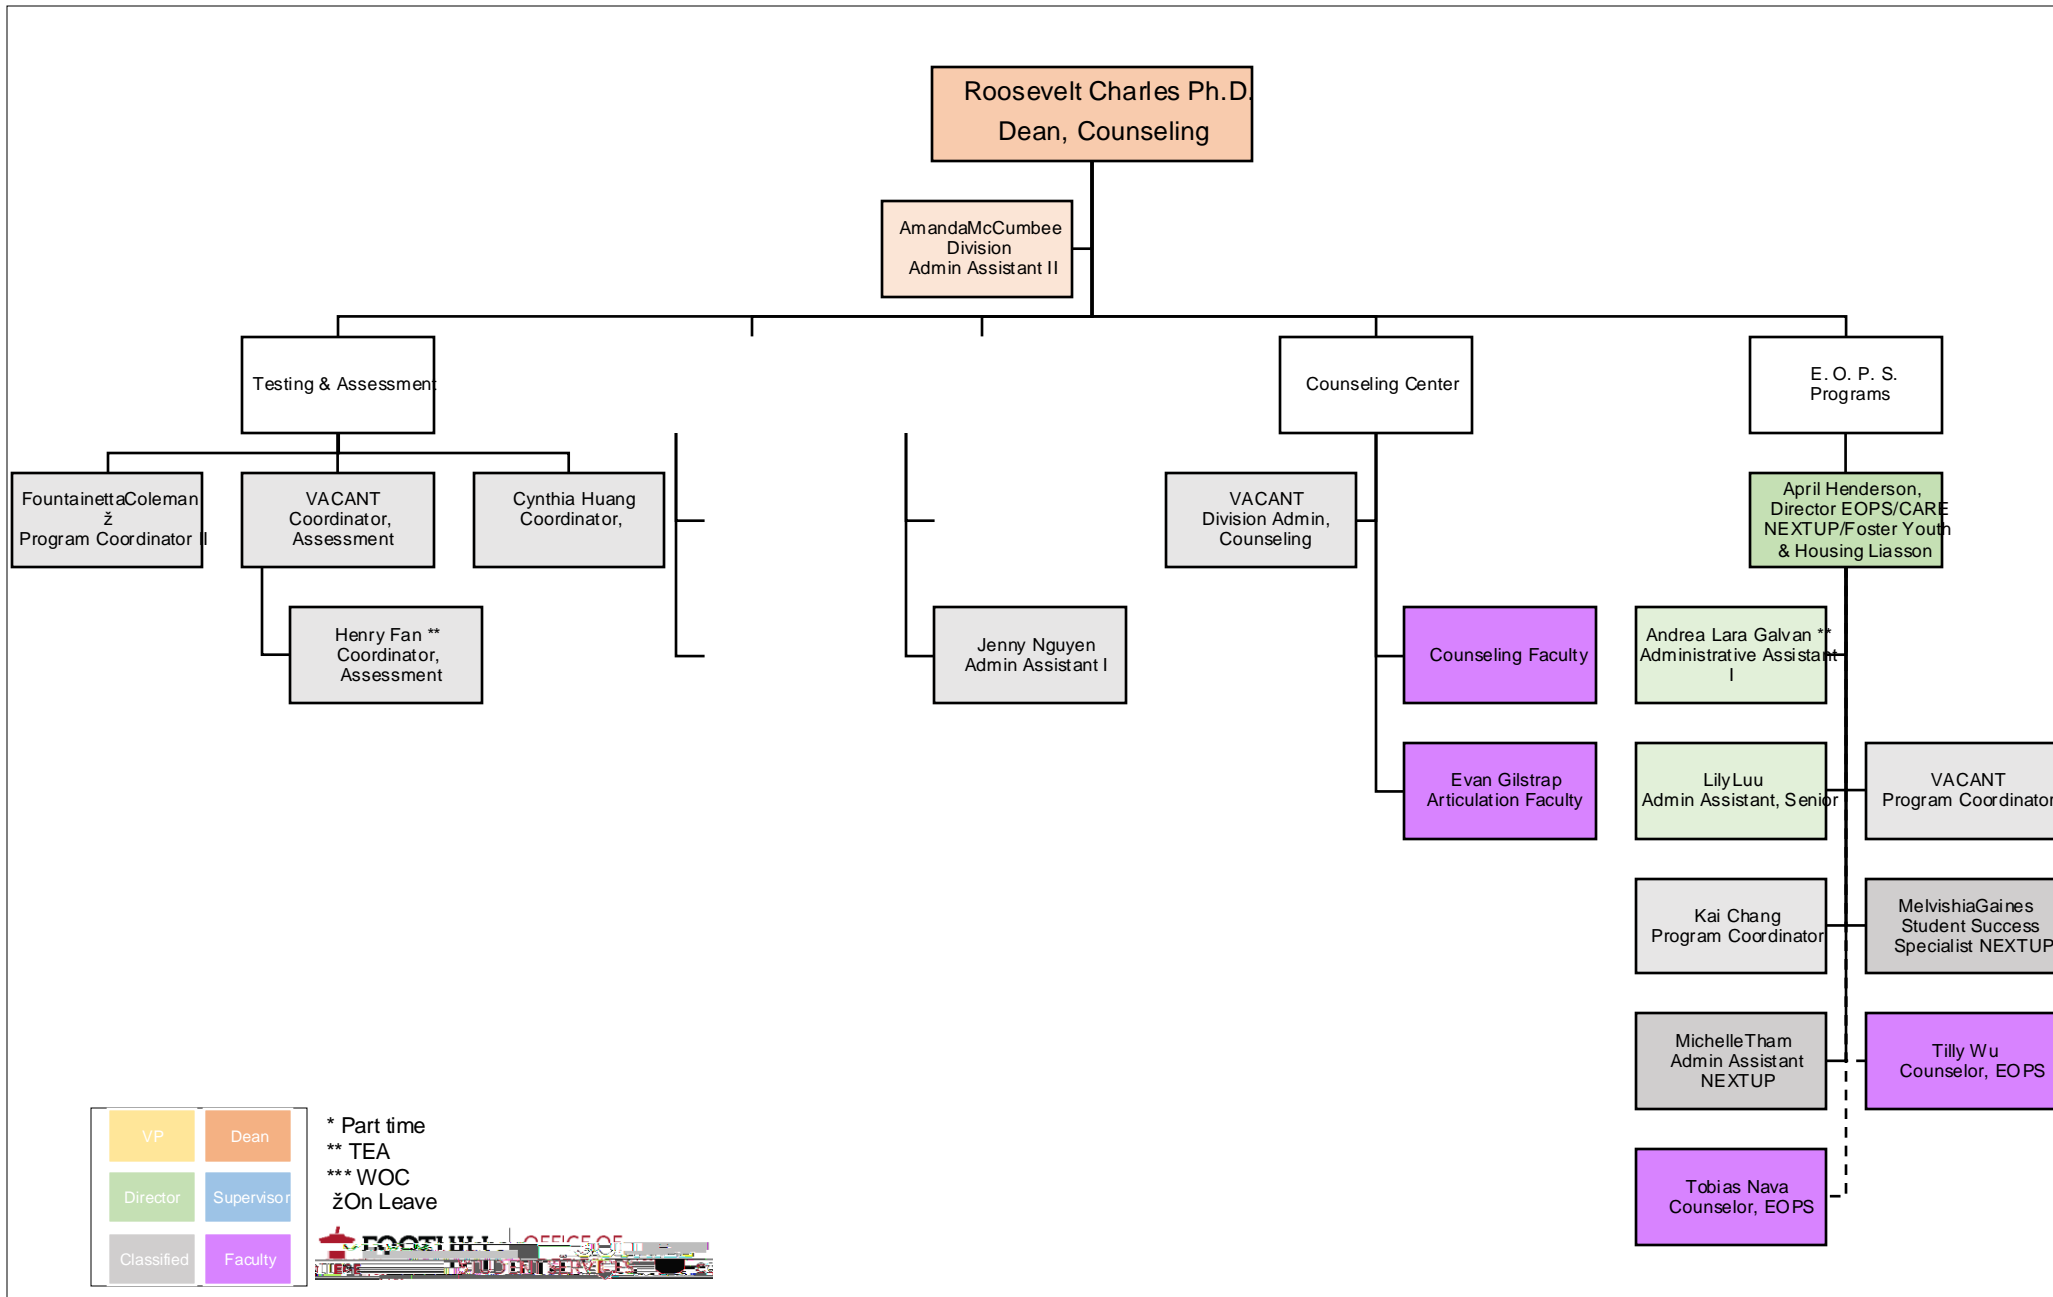

Counseling Division

| | |
|------------|------------|
| VP | Dean |
| Director | Supervisor |
| Classified | Faculty |

* Part time
 ** TEA
 *** WOC
 ž On Leave

Counseling Center

General
Counseling

Athletics

MPS

Honors

International
Students

Umoja

Anabel Arreola
Trigonis

Leticia Delgado

Laurie Bertani

SuQiongyu

Tracee
Cunningham

Cathy Denver

Dokesha
Meacham

Isaac Escoto

Hilary Bacon

Fahimeh Faridniã

Crystal Hernandez
Martinez

Maritza Jackson
Sandoval